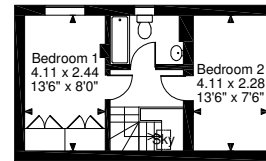

Rectory Farm, Witney

Rectory Farm = 4525 Sq Ft/420 Sq M

Apple Room = 410 Sq Ft/38 Sq M

Stores = 234 Sq Ft/22 Sq M

Total = 5169 Sq Ft/480 Sq M

Quoted Area Excludes 'External C/B'

Extra Cover = 2368 Sq Ft/220 Sq M

Orchard Cottage = 800 Sq Ft/74 Sq M

Carters Cottage = 736 Sq Ft/68 Sq M

Over all total = 9073 Sq Ft/843 Sq M

Extra Cover Ground Floor

Extra Cover First Floor

Orchard Cottage Ground Floor

Orchard Cottage First Floor

Carters Cottage Ground Floor

Carters Cottage First Floor

Rectory Farm Ground Floor

Rectory Farm First Floor

Rectory Farm Second Floor

FOR ILLUSTRATIVE PURPOSES ONLY - NOT TO SCALE

The position & size of doors, windows, appliances and other features are approximate only.