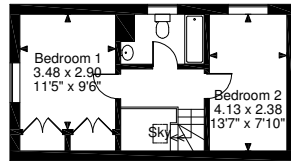

Rectory Farm, Witney

Rectory Farm = 4525 Sq Ft/420 Sq M

Apple Room = 410 Sq Ft/38 Sq M

Stores = 234 Sq Ft/22 Sq M

Total = 5169 Sq Ft/480 Sq M

Quoted Area Excludes 'External C/B'

Extra Cover = 2368 Sq Ft/220 Sq M

Orchard Cottage = 800 Sq Ft/74 Sq M

Carters Cottage = 736 Sq Ft/68 Sq M

Over all total = 9073 Sq Ft/843 Sq M

Extra Cover Ground Floor

Extra Cover First Floor

Orchard Cottage Ground Floor

Orchard Cottage First Floor

Carters Cottage Ground Floor

Carters Cottage First Floor

Rectory Farm Ground Floor

Rectory Farm First Floor

Rectory Farm Second Floor

FOR ILLUSTRATIVE PURPOSES ONLY - NOT TO SCALE

The position & size of doors, windows, appliances and other features are approximate only.