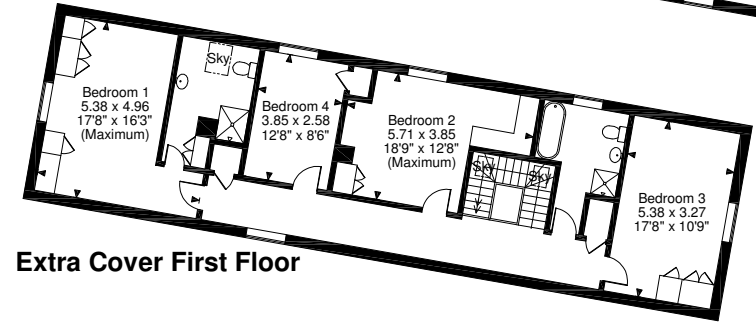

Rectory Farm, Witney

Rectory Farm = 4525 Sq Ft/420 Sq M

Apple Room = 410 Sq Ft/38 Sq M

Stores = 234 Sq Ft/22 Sq M

Total = 5169 Sq Ft/480 Sq M

Quoted Area Excludes 'External C/B'

Extra Cover = 2368 Sq Ft/220 Sq M

Orchard Cottage = 800 Sq Ft/74 Sq M

Carters Cottage = 736 Sq Ft/68 Sq M

Over all total = 9073 Sq Ft/843 Sq M

Extra Cover Ground Floor

Extra Cover First Floor

Orchard Cottage Ground Floor

Orchard Cottage First Floor

Carters Cottage Ground Floor

Carters Cottage First Floor

Rectory Farm Ground Floor

Rectory Farm First Floor

Rectory Farm Second Floor

FOR ILLUSTRATIVE PURPOSES ONLY - NOT TO SCALE

The position & size of doors, windows, appliances and other features are approximate only.