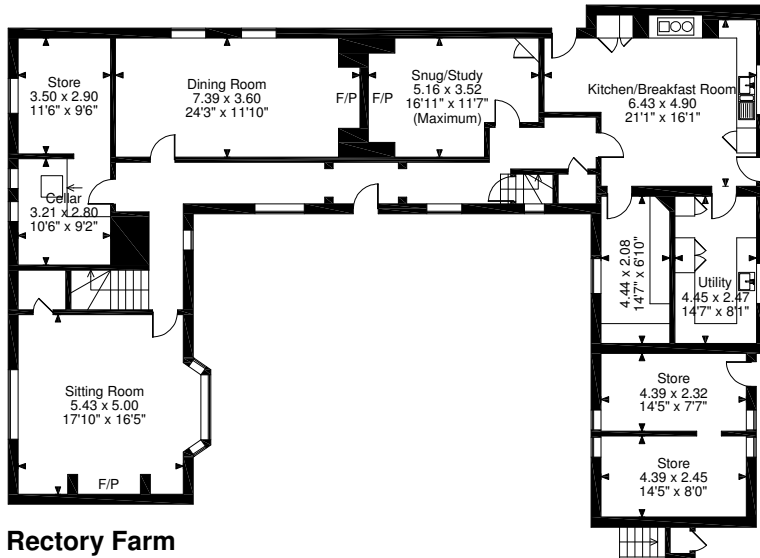

Rectory Farm, Witney

Rectory Farm = 4525 Sq Ft/420 Sq M

Apple Room = 410 Sq Ft/38 Sq M

Stores = 234 Sq Ft/22 Sq M

Total = 5169 Sq Ft/480 Sq M

Quoted Area Excludes 'External C/B'

Extra Cover = 2368 Sq Ft/220 Sq M

Orchard Cottage = 800 Sq Ft/74 Sq M

Carters Cottage = 736 Sq Ft/68 Sq M

Over all total = 9073 Sq Ft/843 Sq M

Extra Cover Ground Floor

Extra Cover First Floor

Orchard Cottage Ground Floor

Orchard Cottage First Floor

Carters Cottage Ground Floor

Carters Cottage First Floor

Rectory Farm Ground Floor

Rectory Farm First Floor

Rectory Farm Second Floor

FOR ILLUSTRATIVE PURPOSES ONLY - NOT TO SCALE

The position & size of doors, windows, appliances and other features are approximate only.