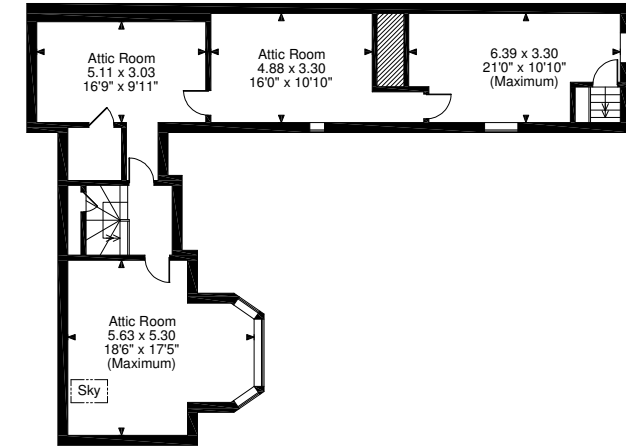

Rectory Farm, Witney

Rectory Farm = 4525 Sq Ft/420 Sq M

Apple Room = 410 Sq Ft/38 Sq M

Stores = 234 Sq Ft/22 Sq M

Total = 5169 Sq Ft/480 Sq M

Quoted Area Excludes 'External C/B'

Extra Cover = 2368 Sq Ft/220 Sq M

Orchard Cottage = 800 Sq Ft/74 Sq M

Carters Cottage = 736 Sq Ft/68 Sq M

Over all total = 9073 Sq Ft/843 Sq M

Extra Cover Ground Floor

Extra Cover First Floor

Orchard Cottage Ground Floor

Orchard Cottage First Floor

Carters Cottage Ground Floor

Carters Cottage First Floor

Rectory Farm Ground Floor

Rectory Farm First Floor

Rectory Farm Second Floor

FOR ILLUSTRATIVE PURPOSES ONLY - NOT TO SCALE

The position & size of doors, windows, appliances and other features are approximate only.