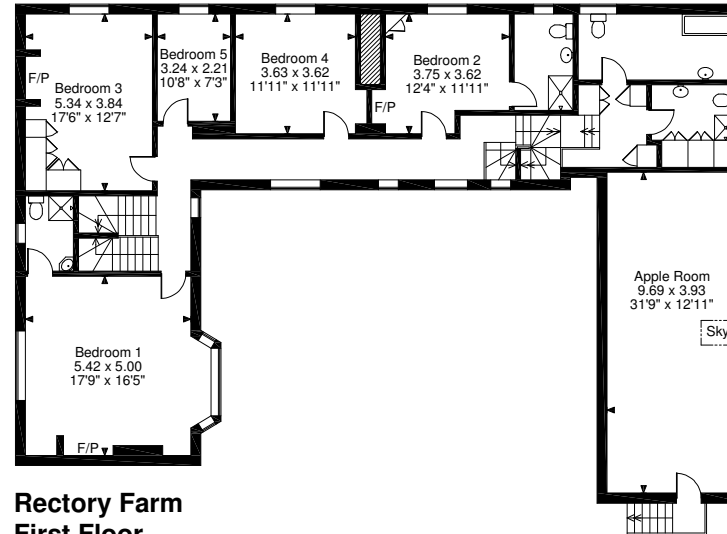

Rectory Farm, Witney

Rectory Farm = 4525 Sq Ft/420 Sq M

Apple Room = 410 Sq Ft/38 Sq M

Stores = 234 Sq Ft/22 Sq M

Total = 5169 Sq Ft/480 Sq M

Quoted Area Excludes 'External C/B'

Extra Cover = 2368 Sq Ft/220 Sq M

Orchard Cottage = 800 Sq Ft/74 Sq M

Carters Cottage = 736 Sq Ft/68 Sq M

Over all total = 9073 Sq Ft/843 Sq M

Extra Cover Ground Floor

Extra Cover First Floor

Orchard Cottage Ground Floor

Orchard Cottage First Floor

Carters Cottage Ground Floor

Carters Cottage First Floor

Rectory Farm Ground Floor

Rectory Farm First Floor

Rectory Farm Second Floor

FOR ILLUSTRATIVE PURPOSES ONLY - NOT TO SCALE

The position & size of doors, windows, appliances and other features are approximate only.