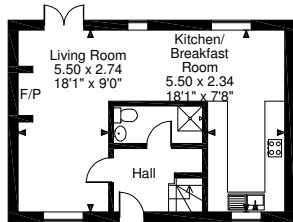

Rectory Farm, Witney

Rectory Farm = 4525 Sq Ft/420 Sq M

Apple Room = 410 Sq Ft/38 Sq M

Stores = 234 Sq Ft/22 Sq M

Total = 5169 Sq Ft/480 Sq M

Quoted Area Excludes 'External C/B'

Extra Cover = 2368 Sq Ft/220 Sq M

Orchard Cottage = 800 Sq Ft/74 Sq M

Carters Cottage = 736 Sq Ft/68 Sq M

Over all total = 9073 Sq Ft/843 Sq M

Extra Cover Ground Floor

Extra Cover First Floor

Orchard Cottage Ground Floor

Orchard Cottage First Floor

Carters Cottage Ground Floor

Carters Cottage First Floor

Rectory Farm Ground Floor

Rectory Farm First Floor

Rectory Farm Second Floor

FOR ILLUSTRATIVE PURPOSES ONLY - NOT TO SCALE

The position & size of doors, windows, appliances and other features are approximate only.