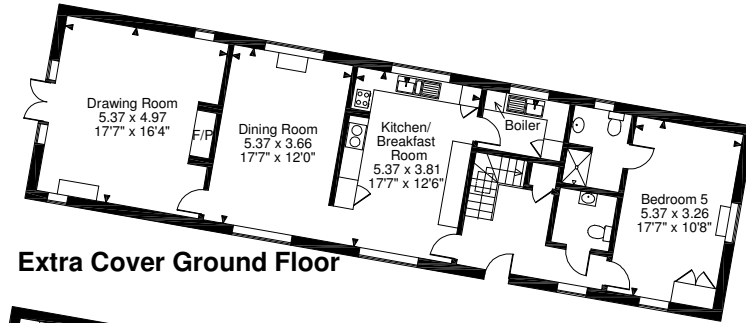

Rectory Farm, Witney

Rectory Farm = 4525 Sq Ft/420 Sq M

Apple Room = 410 Sq Ft/38 Sq M

Stores = 234 Sq Ft/22 Sq M

Total = 5169 Sq Ft/480 Sq M

Quoted Area Excludes 'External C/B'

Extra Cover = 2368 Sq Ft/220 Sq M

Orchard Cottage = 800 Sq Ft/74 Sq M

Carters Cottage = 736 Sq Ft/68 Sq M

Over all total = 9073 Sq Ft/843 Sq M

Extra Cover Ground Floor

Extra Cover First Floor

Orchard Cottage Ground Floor

Orchard Cottage First Floor

Carters Cottage Ground Floor

Carters Cottage First Floor

Rectory Farm Ground Floor

Rectory Farm First Floor

Rectory Farm Second Floor

FOR ILLUSTRATIVE PURPOSES ONLY - NOT TO SCALE

The position & size of doors, windows, appliances and other features are approximate only.