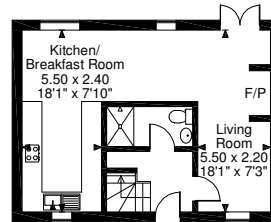

Rectory Farm, Witney

Rectory Farm = 4525 Sq Ft/420 Sq M

Apple Room = 410 Sq Ft/38 Sq M

Stores = 234 Sq Ft/22 Sq M

Total = 5169 Sq Ft/480 Sq M

Quoted Area Excludes 'External C/B'

Extra Cover = 2368 Sq Ft/220 Sq M

Orchard Cottage = 800 Sq Ft/74 Sq M

Carters Cottage = 736 Sq Ft/68 Sq M

Over all total = 9073 Sq Ft/843 Sq M

Extra Cover Ground Floor

Extra Cover First Floor

Orchard Cottage Ground Floor

Orchard Cottage First Floor

Carters Cottage Ground Floor

Carters Cottage First Floor

Rectory Farm Ground Floor

Rectory Farm First Floor

Rectory Farm Second Floor

FOR ILLUSTRATIVE PURPOSES ONLY - NOT TO SCALE

The position & size of doors, windows, appliances and other features are approximate only.